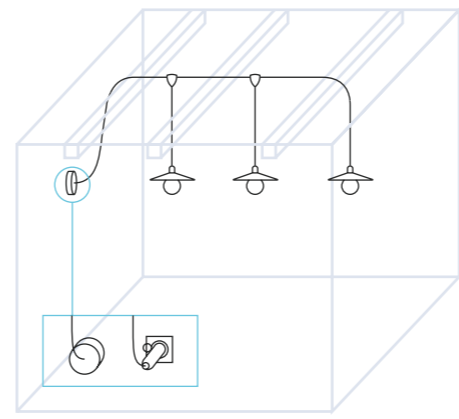

Ø max 240mm
cable length 5000mm

USE CASE "A"

String light, three pendants, naked bulb.

USE CASE "B"

Three pendants with lampshades, two knots.

OTHER USE CASES