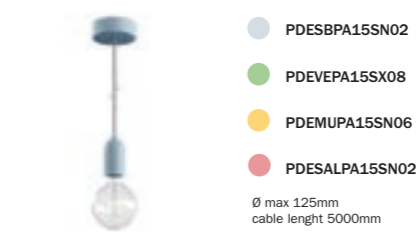

- APE2TBSNEPER

ADJUSTABLE
Tilted up to 90° & rotated by 315°
L 195mm, H 255mm

- APE2TBSBI02
- APE2TBSNE02

ADJUSTABLE
Tilted up to 90° & rotated by 315°
Max L 205mm, Max H 255mm

- APE2BI
- APE2GG
- APE2NE
- APE2PE

L 195mm, H 255mm

- APE2BI02
- APE2NE02

L 195mm, H 255mm

- APE2NEPER

L 195mm, H 255mm

- APE2NEPAM13VNL
- APE2NEPAM13VNL

L 390mm, H 260mm

- PDESBPA15SN02
- PDEVEPA15SX08
- PDEMUPA15SN06
- PDESALPA15SN02

Ø max 125mm
cable length 5000mm

- PDEBIELO115SM01
- PDEGGELO115SN02
- PDENEEL0115SM04
- PDEPEELO115SM01

Ø max 125mm
cable length 1500mm

- PDENE50SM01PAM11VBL
- PDENE50SM04PAM11VNL
- PDENE50SX08PAM11VVL

Ø max 380mm
cable length 5000mm