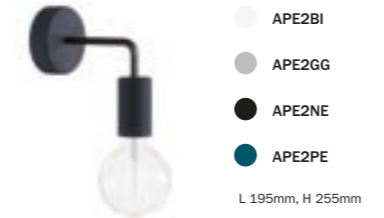

- APE2BI
- APE2GG
- APE2NE
- APE2PE

L 195mm, H 255mm