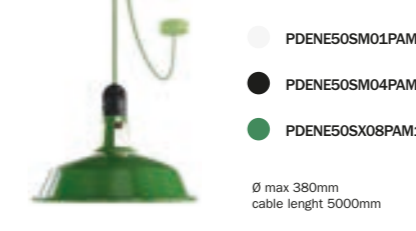

L 195mm, H 255mm

- APE2BI02
- APE2NE02

L 195mm, H 255mm

- APE2NEPER

L 195mm, H 255mm

- APE2NEPAM13VNL
- APE2NEPAM13VNL

L 390mm, H 260mm

- PDESBPA15SN02
- PDEVEPA15SX08
- PDEMUPA15SN06
- PDESALPA15SN02

Ø max 125mm
cable length 5000mm

- PDEBIELO115SM01
- PDEGGELO115SN02
- PDENEEL0115SM04
- PDEPEELO115SM01

Ø max 125mm
cable length 1500mm

- PDENE50SM01PAM11VBL
- PDENE50SM04PAM11VNL
- PDENE50SX08PAM11VVL

Ø max 380mm
cable length 5000mm