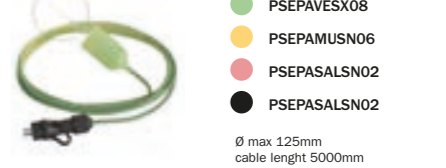

Ø max 125mm
cable length 5000mm

- PDEBIELO115SM01
- PDEGGELO115SN02
- PDENEEL0115SM04
- PDEPEELO115SM01

Ø max 125mm
cable length 1500mm

- PDENE50SM01PAM11VBL
- PDENE50SM04PAM11VNL
- PDENE50SX08PAM11VVL

Ø max 380mm
cable length 5000mm

- PDEBIELO250SM01DDBIA
- PDENEEL0250SM04DDNER
- PDENEEL0250SM04DDRASOTS

Ø max 40mm
cable length 5000mm

- PSENE50M04

Ø max 60mm
cable length 5000mm

- PSEPASBSN02
- PSEPAVESX08
- PSEPAMUSN06
- PSEPASALSNO2
- PSEPASALSNO2