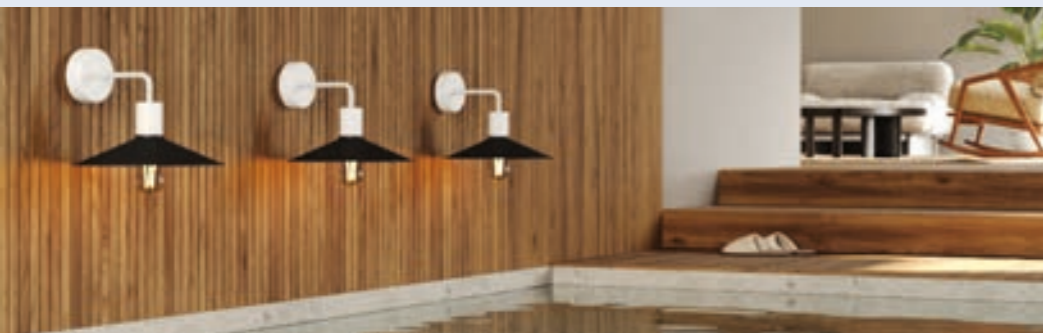

The first wireable IP65 Outdoor lighting system.

Create your own water, rain and storm resistant lighting solution.

Patented Solution

Water has never been a natural environment for light.
Until today.

EIVA SYSTEM

IP65: Water and rain resistant

The heart of EIVA is the world's first wired E27 IP65 lamp holder: thanks to the insulating gel inside and a watertight membrane on the bulb, this lamp holder withstands rain and storms in complete safety.

Designed for outdoor, perfect for indoor.

The EIVA lighting system is designed, engineered and patented by Creative-Cables to allow you to illuminate outdoor spaces like gardens, patios and terraces but is also an excellent solution for bathrooms, SPAs, and other indoor areas exposed to humidity.

EIVA COMPONENTS

Lampholders

Configure your EIVA system by choosing the components that best suit your needs. IP65 single entry lamp holders can be purchased naked or with a soft touch silicone cover: perfect for single pendants or wall lamps.

Multiple input components

The multiple entry IP65 components (Eiva 2 and Eiva T) allow to create solutions with several light sources, distributed over a wide range and connected by an EIVA cable.

Ceiling roses and plugs

The IP65 soft-touch silicone ceiling rose and the IP44 plug will allow you to complete your lighting using a wall/ceiling connection or a socket.

OUTDOOR EIVA CABLES

Fabric Cables

Designed for the EIVA waterproof lighting system, all of our fabric cables are made in Italy.

Specifications:

H05RN-F 300/500VAC 2x1mm²
Rubber sheathed flexible round IMQ-HAR Cable DOUBLE INSULATION under textile braid.
Standard reference: EN 50525-2-11, Low Voltage European Directive No. 2014/35/EU.