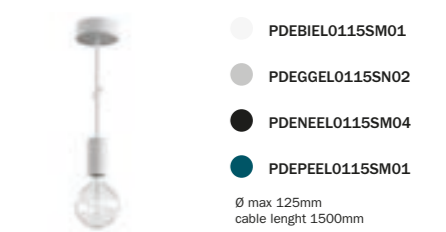

L 195mm, H 255mm

- APE2BI02
- APE2NE02

L 195mm, H 255mm

- APE2NEPER

L 195mm, H 255mm

- APE2NEPAM13VNL
- APE2NEPAM13VNL

L 390mm, H 260mm

- PDESBPA15SN02
- PDEVEPA15SX08
- PDEMUPA15SN06
- PDESALPA15SN02

Ø max 125mm
cable length 5000mm

- PDEBIELO115SM01
- PDEGGELO115SN02
- PDENEEL0115SM04
- PDEPEELO115SM01

Ø max 125mm
cable length 1500mm

- PDENE50SM01PAM11VBL
- PDENE50SM04PAM11VNL
- PDENE50SX08PAM11VVL

Ø max 380mm
cable length 5000mm