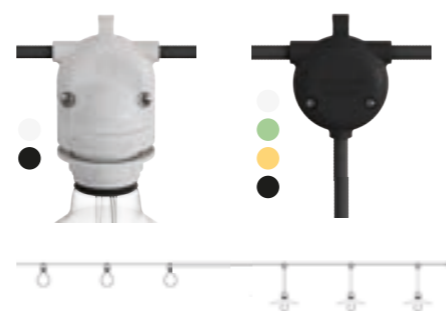

IP65: Water and rain resistant

The heart of EIVA is the world's first wired E27 IP65 lamp holder: thanks to the insulating gel inside and a watertight membrane on the bulb, this lamp holder withstands rain and storms in complete safety.

EIVA COMPONENTS

Lampholders

Configure your EIVA system by choosing the components that best suit your needs. IP65 single entry lamp holders can be purchased naked or with a soft touch silicone cover: perfect for single pendants or wall lamps.

Multiple input components

The multiple entry IP65 components (Eiva 2 and Eiva T) allow to create solutions with several light sources, distributed over a wide range and connected by an EIVA cable.

Ceiling roses and plugs

The IP65 soft-touch silicone ceiling rose and the IP44 plug will allow you to complete your lighting using a wall/ceiling connection or a socket.

OUTDOOR EIVA CABLES

Fabric Cables

Designed for the EIVA waterproof lighting system, all of our fabric cables are made in Italy.