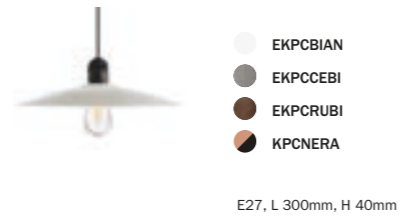

- EKPCBIAN
- EKPCCEBI
- EKPCRUBI
- KPCNERA

E27, L 300mm, H 40mm