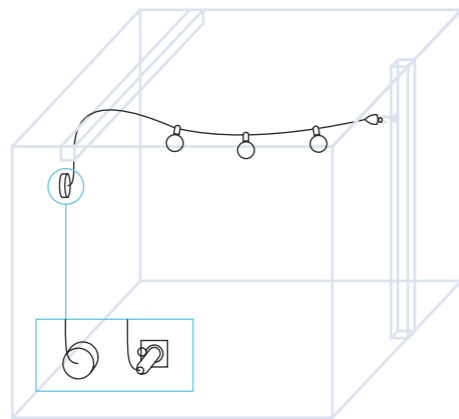

Ø max 240mm
cable length 5000mm

USE CASE "A"

String light, three pendants, naked bulb.

USE CASE "B"

Three pendants with lampshades, two knots.

OTHER USE CASES